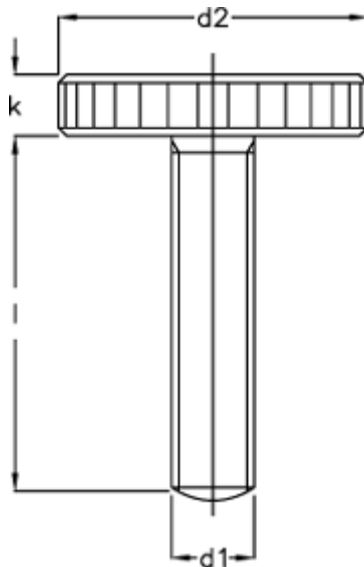

Article number: 207016371

Description: E+G Flat knurled thumb screw DIN 653-M8-16-N

Measures

d1 = M 8

d2 = 30

K = 6.0